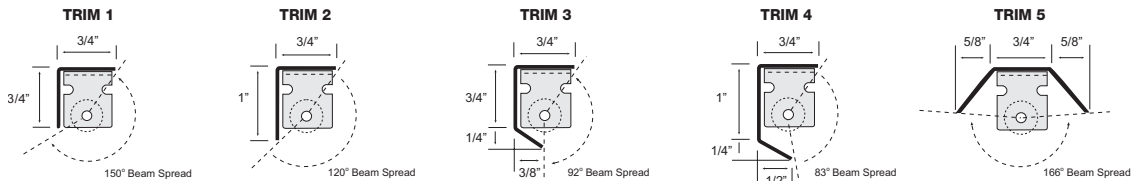

Phantom Classic Lighting Strips Trim Profiles