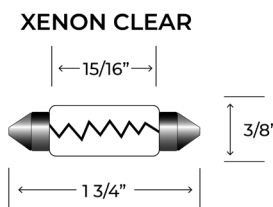

## LED FESTOON LAMP FEATURES

- Easy to install
- Longer lamp life than Xenon festoons
- 0.6 Watts per lamp
- Higher Lumen output
- Constant color dimming
- Cost and energy efficient
- 40,000 hour average lamp life
- Operates at minimal amperage levels
- Choice of color tones 2700K, 3500K, 5000K

ETL LISTED, MISCELLANEOUS FIXTURES, CONFORMS TO UL STD. 1598

73355

LED FESTOON LAMP					
Item #	Voltage	Wattage	Color Temp	Lumens	Avg. Lamp Life
<b>272</b>	12V	0.6W	2700K	44.3	40,000 hours
<b>352</b>	12V	0.6W	3500K	45.6	40,000 hours
<b>502</b>	12V	0.6W	5000K	48.1	40,000 hours
<b>274</b>	24V	0.6W	2700K	45.1	40,000 hours
<b>354</b>	24V	0.6W	3500K	46.5	40,000 hours
<b>504</b>	24V	0.6W	5000K	48.7	40,000 hours