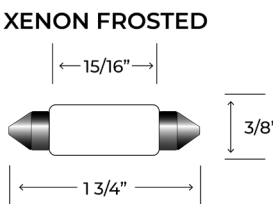

FROSTED XENON FESTOON LAMP					
Item #	Voltage	Wattage	Color Temp	Lumens	Avg. Lamp Life
312XFR	12V	3W	2800K	25	20,000 hours
512XFR	12V	5W	2800K	50	20,000 hours
102XFR	12V	10W	2800K	120	20,000 hours
324XFR	24V	3W	2800K	30	10,000 hours
524XFR	24V	5W	2800K	50	15,000 hours
104XFR	24V	10W	2800K	120	10,000 hours