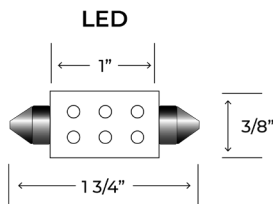

LED FESTOON LAMP FEATURES

- Easy to install
- Longer lamp life than Xenon festoons
- 0.6 Watts per lamp
- Higher Lumen output
- Constant color dimming
- Cost and energy efficient
- 40,000 hour average lamp life
- Operates at minimal amperage levels
- Choice of color tones 2700K, 3500K, 5000K

ETL LISTED, MISCELLANEOUS FIXTURES, CONFORMS TO UL STD. 1598

73355

LED FESTOON LAMP					
Item #	Voltage	Wattage	Color Temp	Lumens	Avg. Lamp Life
272	12V	0.6W	2700K	44.3	40,000 hours
352	12V	0.6W	3500K	45.6	40,000 hours
502	12V	0.6W	5000K	48.1	40,000 hours
274	24V	0.6W	2700K	45.1	40,000 hours
354	24V	0.6W	3500K	46.5	40,000 hours
504	24V	0.6W	5000K	48.7	40,000 hours