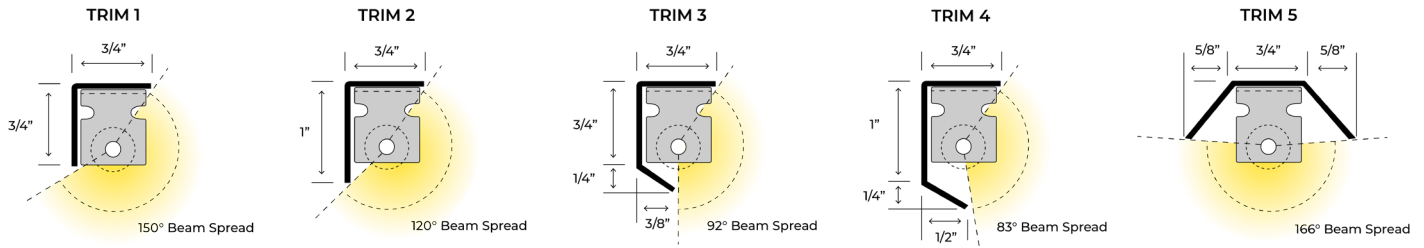

## Lighting Strip Trim Profiles

Choose your trim profile based on your mounting application and the level of glare desired.

## Phantom Classic Lighting Strips MASTER ORDERING MATRIX

ETL LISTED, MISCELLANEOUS FIXTURES, CONFORMS TO UL STD, 1598

MODEL	TRIM PROFILE	LAMP SPACING	LAMP WATTAGE	OPERATING VOLTAGE	LAMP TYPE	LEAD TYPE*	LEAD LENGTH	TRIM COLOR	TRIM LENGTH
-	-	-	-	-	-	-	-	-	-
AE	1	4"	0.6 - LED	12	27 - 2700K LED	AD† - Adjustable	12"	FW - Flat White	Inches
AC	2	6"		24	35 - 3500K LED		18"	GW - Gloss White	
HM	3	CS -	3 - Xenon		50 - 5000K LED	DL - Double Leads	24"	FB - Flat Black	Specify
VM	4	Custom	5 - Xenon				36"	GB - Gloss Black	Your Trim
CM	5	Spacing	10 - Xenon		XFR - Frost Xenon	LR - Leads Right	CUSTOM	LB - Light Beige	Length In
TL					XCL - Clear Xenon	LL - Leads Left		MB - Medium Brown	Inches
						TR - Top Right		LA - Light Almond	
						TL - Top Left		UF - Unfinished	
								CC - Custom Color**	