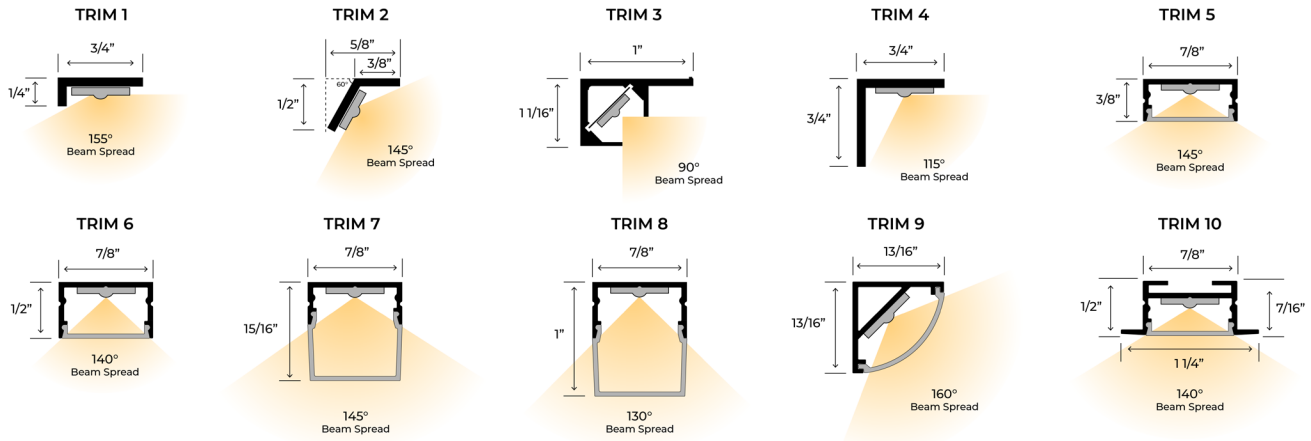

# Trim Options and Swatches

## Lighting Strip Trim Profiles

## Lighting Strip Trim Finishes

## Phantom Elite Lighting Strips MASTER ORDERING MATRIX

US ETL LISTED, MISCELLANEOUS FIXTURES,  
CONFORMS TO UL STD, 1598

MODEL	SERIES TYPE	TRIM PROFILE	KELVIN COLOR	WATTS/FT	LEAD WIRES*	LEAD LENGTH	TRIM PAINT COLOR	TRIM LENGTH
-	-	-	-	-	-	-	-	-
AC	ES - Elite	1	18 - 1800K	1.5 - 1.5W	AD† - Adjustable	12"	FW - Flat White	Inches
AE	Shielded	2	21 - 2100K	2.8 - 2.8W		24"	GW - Gloss White	
CM		3	27 - 2700K		DL - Double Leads	36"	FB - Flat Black	Specify Your
HM	EL - Elite	4	30 - 3000K	1.8 - 1.8W	LR - Leads Right	48"	GB - Gloss Black	Trim Length
TL	Lensed	5	35 - 3500K	2.2 - 2.2W	LL - Leads Left	120"	LB - Light Beige	In Inches
VM		6	40 - 4000K			300"	MB - Medium Brown	
		7					LA - Light Almond	
		8			TR - Top Right		UF - Unfinished	
		9			TL - Top Left		SA - Satin Aluminum	
		10					CC - Custom Color**	