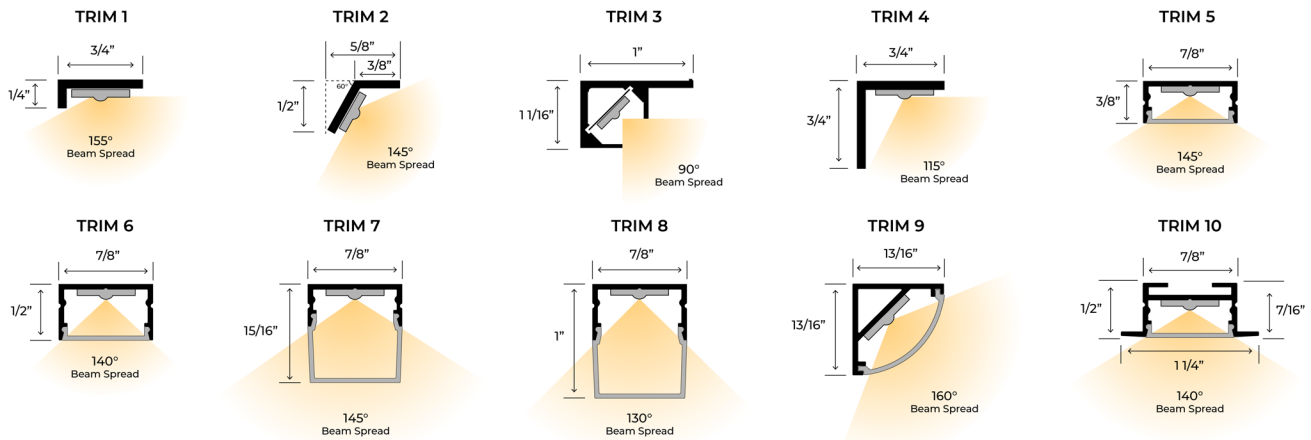

Trim Options and Swatches

Lighting Strip Trim Profiles

Lighting Strip Trim Finishes

Phantom Ultra Lighting Strips MASTER ORDERING MATRIX

ETL LISTED, MISCELLANEOUS FIXTURES, CONFORMS TO UL STD, 1598

MODEL	SERIES TYPE	TRIM PROFILE	KELVIN COLOR	WATTS/FT	LEAD WIRES*	LEAD LENGTH	TRIM PAINT COLOR	TRIM LENGTH
-	-	-	-	-	-	-	-	-
AC	US - Ultra Shielded	1	18 - 1800K	4.2 - 4.2W	AD† - Adjustable	12"	FW - Flat White	Inches
AE		2	21 - 2100K			24"	GW - Gloss White	
CM	UL - Ultra Lensed	3	27 - 2700K	5.0 - 5.0W	DL - Double Leads	36"	FB - Flat Black	Specify Your Trim Length In Inches
HM		4	30 - 3000K	7.5 - 7.5W		48"	GB - Gloss Black	
TL		5	35 - 3500K		LR - Leads Right LL - Leads Left	120"	LB - Light Beige	
VM		6	40 - 4000K		TR - Top Right TL - Top Left	300"	MB - Medium Brown LA - Light Almond	
		7					UF - Unfinished	
		8					SA - Satin Aluminum	
		9					CC - Custom Color**	
		10			BL - Bottom Left BR - Bottom Right			