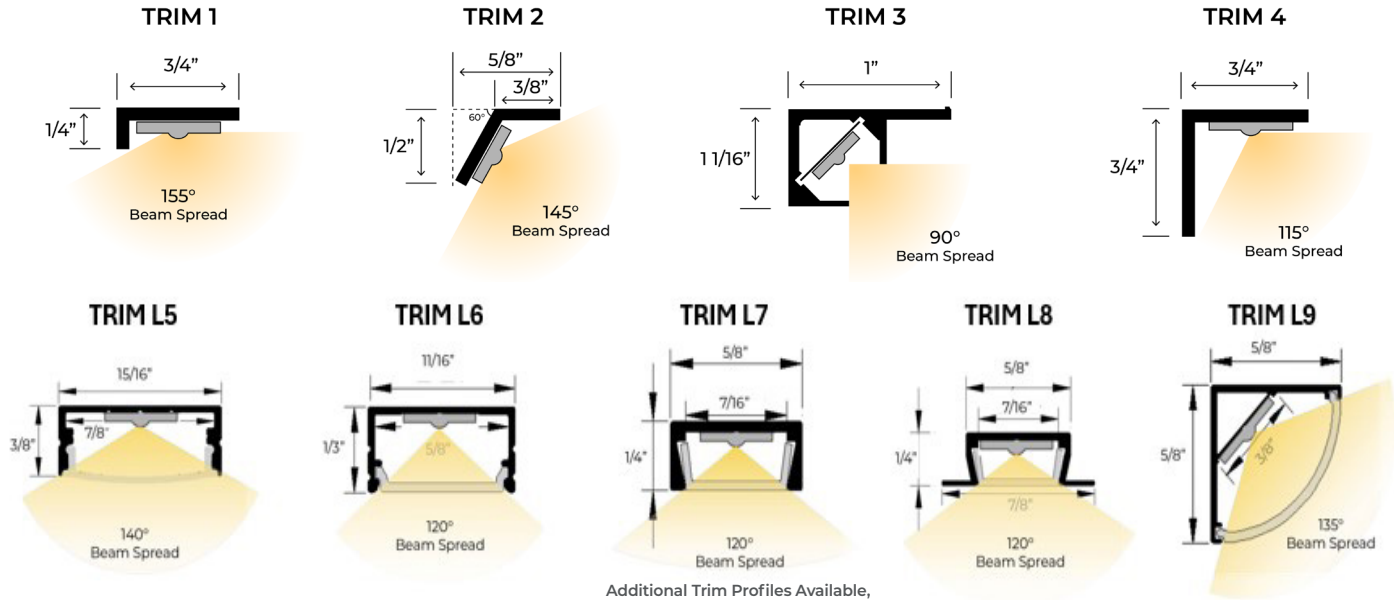

Trim Options and Swatches

Lighting Strip Trim Profiles

Additional Trim Profiles Available, Please Contact Factory for Details

Lighting Strip Trim Finishes

Unfinished Galvanized UF	Satin Aluminum SA	Flat White FW	Gloss White GW	Light Beige LB	Light Almond LA	Medium Brown MB	Flat Black FB	Gloss Black GB
-----------------------------	----------------------	------------------	-------------------	-------------------	--------------------	--------------------	------------------	-------------------

Phantom Elite Lighting Strips MASTER ORDERING MATRIX

US ETL LISTED, MISCELLANEOUS FIXTURES, CONFORMS TO UL STD, 1598

MODEL	SERIES TYPE	TRIM PROFILE	KELVIN COLOR	WATTS/FT	LEAD WIRES*	LEAD LENGTH	TRIM PAINT COLOR	TRIM LENGTH
-	-	-	-	-	-	-	-	-
AC	ES - Elite	1	18 - 1800K	2.8 - 2.8W	AD† - Adjustable	12"	FW - Flat White	Inches
AE	Shielded	2	21 - 2100K	2.7C - 2.7W		24"	GW - Gloss White	
CM		3	27 - 2700K		DL - Double Leads	36"	FB - Flat Black	Specify Your
HM	EL - Elite	4	30 - 3000K	1.8 - 1.8W		48"	GB - Gloss Black	Trim Length
TL	Lensed	5	35 - 3500K	2.2 - 2.2W	LR - Leads Right	120"	LB - Light Beige	In Inches
VM		6	40 - 4000K		LL - Leads Left	300"	MB - Medium Brown	
		7					LA - Light Almond	
		8			TR - Top Right		UF - Unfinished	
		9			TL - Top Left		SA - Satin Aluminum	
		10			BL - Bottom Left		CC - Custom Color**	
					BR - Bottom Right			