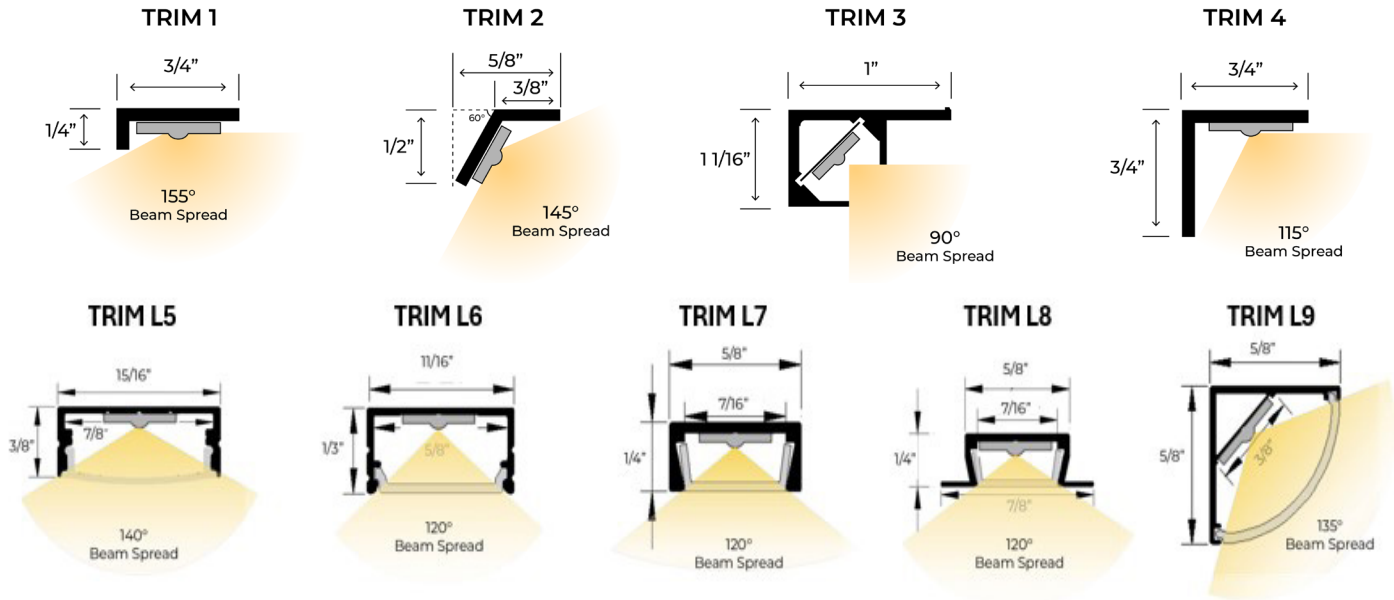

# Trim Options and Swatches

Additional Trim Profiles Available, Please Contact Factory for Details

## Phantom Ultra Lighting Strips MASTER ORDERING MATRIX

MODEL	SERIES TYPE	TRIM PROFILE	KELVIN COLOR	WATTS/FT	LEAD WIRES*	LEAD LENGTH	TRIM PAINT COLOR	TRIM LENGTH
-	-	-	-	-	-	-	-	-
AC	US - Ultra Shielded	1	18 - 1800K	4.2- 4.2W	AD† - Adjustable	12"	FW - Flat White GW - Gloss White FB - Flat Black GB - Gloss Black	Specify Your Trim Length In Inches
AE		2	21 - 2100K	4.3C- 4.3W		24"		
CM		3	27 - 2700K	5.5- 4.3W		36"		
HM	UD - Ultra Dim-to-warm	4	30 - 3000K	5.0- 5.0W	LR - Leads Right LL - Leads Left	48"	LB - Light Beige MB - Medium Brown LA - Light Almond	
TL		5	35 - 3500K			120"		
VM	UL - Ultra Lensed	6	40 - 4000K	5.2- 5.2W	TR - Top Right TL - Top Left  BL - Bottom Left BR - Bottom Right	300"	UF - Unfinished SA - Satin Aluminum CC - Custom Color**	
		7		7.5- 7.5W				
		8						
		9						
		10						