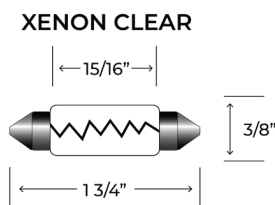

LED FESTOON LAMP FEATURES

- Easy to install
- Longer lamp life than Xenon festoons
- 0.6 Watts per lamp
- Higher Lumen output
- Constant color dimming
- Cost and energy efficient
- 40,000 hour average lamp life
- Operates at minimal amperage levels
- Choice of color tones 2700K, 3500K, 5000K

ETL LISTED, MISCELLANEOUS FIXTURES,
CONFORMS TO UL STD, 1598

73355

LED FESTOON LAMP

Item #	Voltage		Color Temp	Lumens	Avg. Lamp Life
272	12V	0.6W	2700K	44.3	40,000 hours
352	12V	0.6W	3500K	45.6	40,000 hours
502	12V	0.6W	5000K	48.1	40,000 hours
274	24V	0.6W	2700K	45.1	40,000 hours
354	24V	0.6W	3500K	46.5	40,000 hours

CLEAR XENON FESTOON LAMP

Item #	Voltage		Color Temp	Lumens	Avg. Lamp Life
312XCL	12V	3W	2800K	25	20,000 hours
512XCL	12V	5W	2800K	50	20,000 hours
102XCL	12V	10W	2800K	120	20,000 hours
324XCL	24V	3W	2800K	30	10,000 hours
524XCL	24V	5W	2800K	50	15,000 hours

FROSTED XENON FESTOON LAMP

Item #	Voltage		Color Temp	Lumens	Avg. Lamp Life
312XFR	12V	3W	2800K	25	20,000 hours
512XFR	12V	5W	2800K	50	20,000 hours
102XFR	12V	10W	2800K	120	20,000 hours
324XFR	24V	3W	2800K	30	10,000 hours
524XFR	24V	5W	2800K	50	15,000 hours
104XFR	24V	10W	2800K	120	10,000 hours