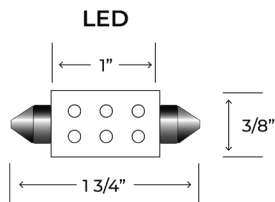

LED FESTOON LAMP FEATURES

- Easy to install
- Longer lamp life than Xenon festoons
- 0.6 Watts per lamp
- Higher Lumen output
- Constant color dimming
- Cost and energy efficient
- 40,000 hour average lamp life
- Operates at minimal amperage levels
- Choice of color tones 2700K, 3500K, 5000K

ETL LISTED, MISCELLANEOUS FIXTURES,
CONFORMS TO UL STD, 1598

73355

LED FESTOON LAMP

Item #	Voltage		Color Temp	Lumens	Avg. Lamp Life
272	12V	0.6W	2700K	44.3	40,000 hours
352	12V	0.6W	3500K	45.6	40,000 hours
502	12V	0.6W	5000K	48.1	40,000 hours
274	24V	0.6W	2700K	45.1	40,000 hours
354	24V	0.6W	3500K	46.5	40,000 hours

CLEAR XENON FESTOON LAMP

Item #	Voltage		Color Temp	Lumens	Avg. Lamp Life
312XCL	12V	3W	2800K	25	20,000 hours
512XCL	12V	5W	2800K	50	20,000 hours
102XCL	12V	10W	2800K	120	20,000 hours
324XCL	24V	3W	2800K	30	10,000 hours
524XCL	24V	5W	2800K	50	15,000 hours

FROSTED XENON FESTOON LAMP

Item #	Voltage		Color Temp	Lumens	Avg. Lamp Life
312XFR	12V	3W	2800K	25	20,000 hours
512XFR	12V	5W	2800K	50	20,000 hours
102XFR	12V	10W	2800K	120	20,000 hours
324XFR	24V	3W	2800K	30	10,000 hours
524XFR	24V	5W	2800K	50	15,000 hours
104XFR	24V	10W	2800K	120	10,000 hours