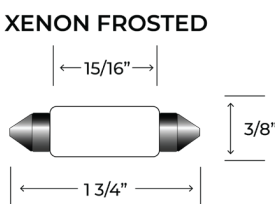

CABINET LIGHTING

ALL SERIES

CLASSIC LEVEL

LED Festoon Lamps

Phantom™ Lighting offers LED replacement lamps to retrofit existing festoon lamps. The LED festoon lamps are available in a 0.6 watt, 12VA and 24VAC models in several popular color temperatures such as 2700K, 3500K, and 5000K. Our LED lamps produce very little forward throw heat, no UV rays and have an average lamp life of 40,000 hours. This offers added value to the festoon system as an energy-efficient solution. The superior advantages delivered by the Phantom bulb replacements are primarily due to the unique engineering used to design festoon LED lamps. Each unit consists of six (6) diodes placed in close proximity to one another that generate a combined, radiant field of high-intensity, low-voltage light. These LEDs operate at minimal amperage levels and are specifically intended to ultimately replace 5-7 watt incandescent and Xenon festoons altogether. Because they do not require DC inverters, and because they replace larger transformers and dimmers with much smaller equivalents, Phantom LED bulb replacements constitute a synthesis of high-intensity lighting and low-profile design.

LED FESTOON LAMP FEATURES

- Easy to install
- Longer lamp life than Xenon festoons
- 0.6 Watts per lamp
- Higher Lumen output
- Constant color dimming
- Cost and energy efficient
- 40,000 hour average lamp life
- Operates at minimal amperage levels
- Choice of color tones 2700K, 3500K, 5000K

ETL LISTED, MISCELLANEOUS FIXTURES,
CONFORMS TO UL STD, 1598

73355

LED FESTOON LAMP

Item #	Voltage		Color Temp	Lumens	Avg. Lamp Life
272	12V	0.6W	2700K	44.3	40,000 hours
352	12V	0.6W	3500K	45.6	40,000 hours
502	12V	0.6W	5000K	48.1	40,000 hours
274	24V	0.6W	2700K	45.1	40,000 hours
354	24V	0.6W	3500K	46.5	40,000 hours