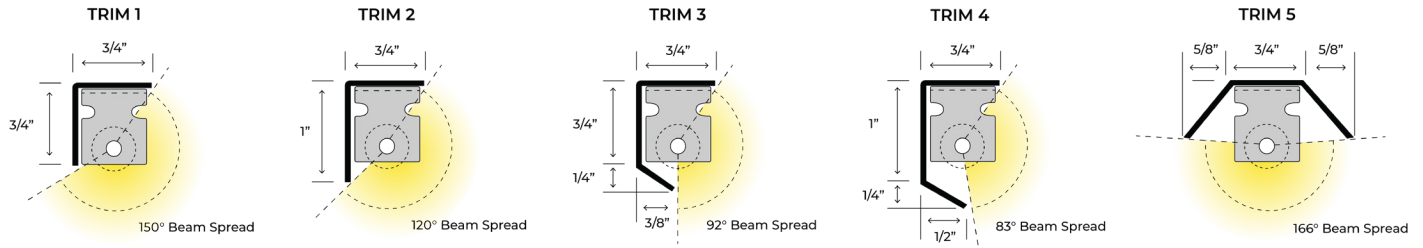

CABINET LIGHTING

ALL SERIES

CLASSIC LEVEL

Trim Options and Swatches

Lighting Strip Trim Profiles

Choose your trim profile based on your mounting application and the level of glare desired.

Lighting Strip Trim Finishes

Phantom Classic Lighting Strips MASTER ORDERING MATRIX

US ETL LISTED, MISCELLANEOUS FIXTURES, CONFORMS TO UL STD, 1598

73355

MODEL	TRIM PROFILE	LAMP SPACING	LAMP WATTAGE	OPERATING VOLTAGE	LAMP TYPE	LEAD TYPE*	LEAD LENGTH	TRIM COLOR	TRIM LENGTH
-	-	-	-	-	-	-	-	-	-
AE	1	4"	0.6 - LED	12	27 - 2700K LED	AD† - Adjustable	12"	FW - Flat White	Inches
AC	2	6"		24	35 - 3500K LED		18"	GW - Gloss White	
HM	3	CS -	3 - Xenon		50 - 5000K LED	DL - Double Leads	24"	FB - Flat Black	Specify
VM	4	Custom	5 - Xenon				36"	GB - Gloss Black	Your Trim
CM	5	Spacing	10 - Xenon		XFR - Frost Xenon	LR - Leads Right	CUSTOM	LB - Light Beige	Length In
TL					XCL - Clear Xenon	LL - Leads Left		- Medium Brown	Inches
						TR - Top Right		- Light Almond	
						TL - Top Left		UF - Unfinished	
								CC - Custom Color**	